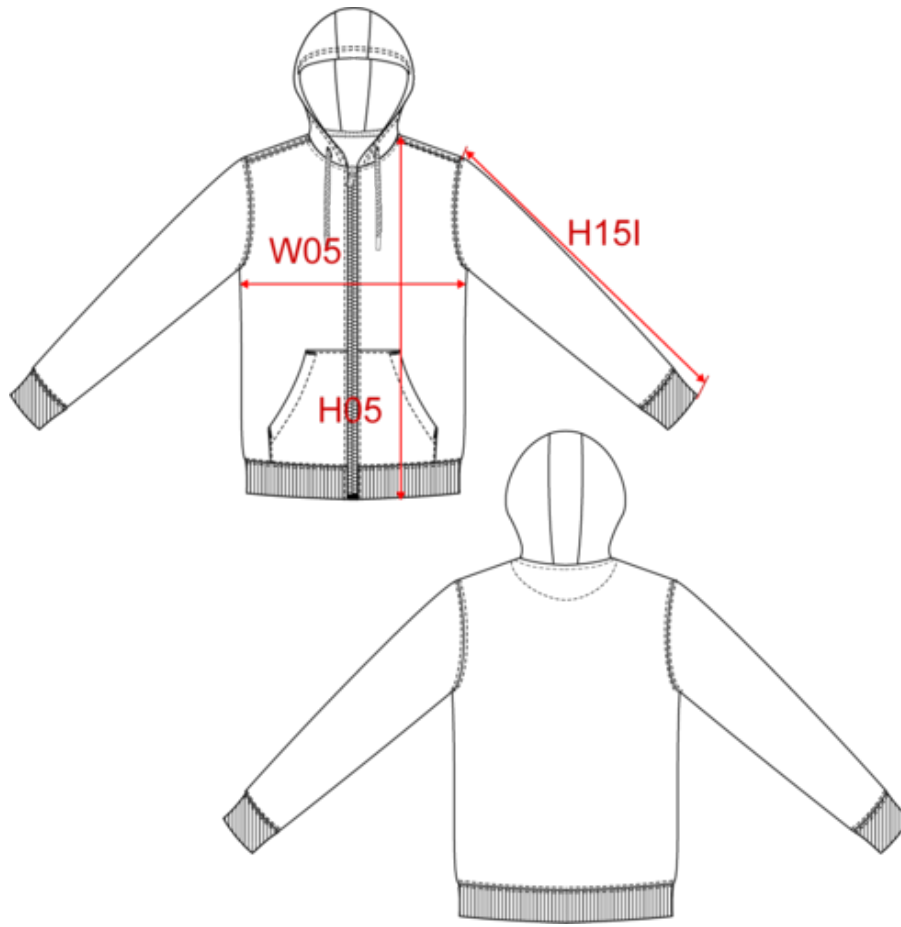

NS412
Recycled unisex zip sweatshirt - 300gsm

55% pre-consumer recycled cotton/45% post-consumer recycled polyester Unisex Straight fit Enzyme washed. Contrasting brushed fleece inner Recycled nylon zip Contrasting half-circle 2x2 rib neckline, bottom hem and cuffs Double over stitching on cuffs, armholes, bottom hem and neckline. Inner taped neck Hood lined with main material Round drawstring on hood with metal tip Buttonhole drawstring eyelets *Products made from recycled materials may have slight variations in composition and colour.

300 g/m²

Sizes

XXS - XS - S - M - L - XL - XXL - 3XL - 4XL

More information

Logistic

5 20

Country of origin

IN - India

Dimensions (cm)

Measurements in cm	XXS	XS	S	M	L	XL	XXL	3XL	4XL
H05 (M) - Total height	66.00	68.00	70.00	72.00	74.00	76.00	78.00	80.00	82.00
H15I (M) - Sleeve length with rib	64.00	65.00	66.00	67.00	68.00	69.00	70.00	71.00	72.00
W05 (M) - 1/2 chest width at 1.5cm below armhole	46.00	49.00	52.00	55.00	58.00	61.00	64.00	67.00	70.00

Recycled Navy Heather
 RVB :
 Pantone C : Based on 432C
 Pantone TCX : Based on 19-4025TCX

Recycled Oxford Grey
 RVB :
 Pantone C : Based on 877C
 Pantone TCX : Based on 16-3915TCX

Logistic

5

20

Sizes	Width (cm)	Height (cm)	Length (cm)	Net weight (kg)	Gross weight (kg)	Pieces/Box	Pieces/Bundle
XXS	40.00	40.00	60.00	9.20000	11.00000	20	1
XS	40.00	40.00	60.00	10.00000	11.80000	20	1
S	40.00	40.00	60.00	10.90000	12.70000	20	1
M	40.00	40.00	60.00	11.80000	13.60000	20	1
L	40.00	40.00	60.00	12.80000	14.60000	20	1
XL	40.00	40.00	60.00	13.60000	15.40000	20	1
XXL	40.00	40.00	60.00	14.10000	15.90000	20	1
3XL	40.00	40.00	60.00	15.00000	16.80000	20	1
4XL	40.00	40.00	60.00	15.80000	17.60000	20	1